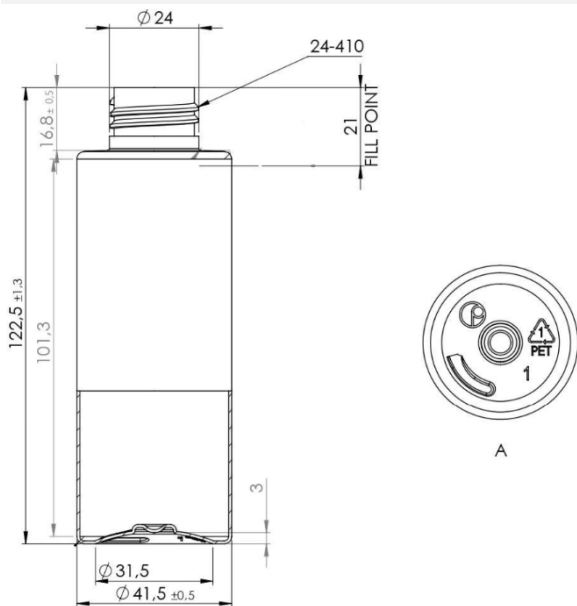

Cylinder 125

General info

Item no. (SKU):	
Family / Range:	Cylinder
Capacity:	125ml
Neck:	24/410
Weight:	16
Shape:	Round
Material:	PET
Colour:	All Colours Available
Print Areas:	
Country of Origin:	Lithuania

Packaging Info

Packed in Boxes

Box Dimensions (mm):	594 x 394 x 448
Quantity per box (pcs):	
Boxes per pallet (pcs):	
Quantity per pallet (pcs):	
Net weight (kg):	
Gross weight (kg):	
Pallet height (mm):	2400

Packed in PE bags on trays (Half pallet)

Tray dimensions (mm):	1200 x 800 x 50
Quantity per tray (pcs):	540
Quantity per PE bag (pcs):	270
PE bags per tray (pcs):	2
Trays per pallet (pcs):	8
Quantity per pallet (pcs):	4320
Net weight (kg):	69
Gross weight (kg):	82
Pallet height (mm):	1200